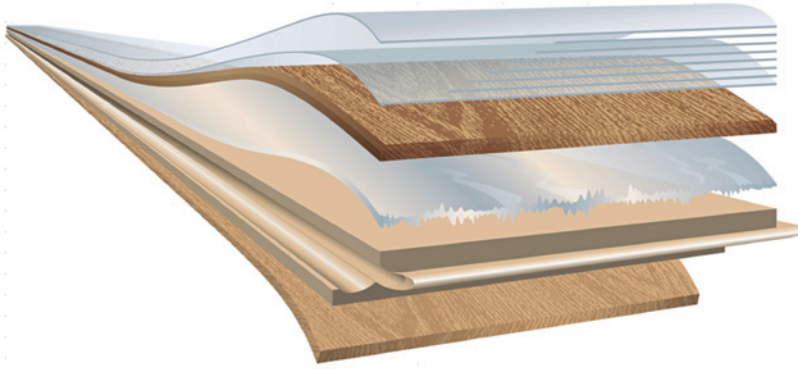

PARKY®

It's good to live on wood